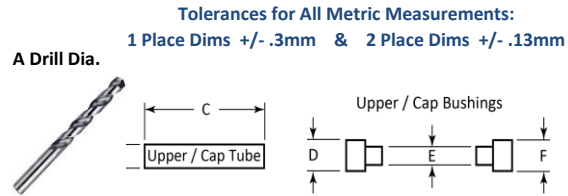

Averaged Bushing Diameter Size was used to determine Category Sizing: Slim = (7.65 - 10.16) mm Dia.
Medium = (10.19 - 12.70) mm Dia. Large = (12.73 - 15.24) mm Dia. Extra Large = (15.27 - 17.78) mm Dia.

Kit Supplier	Kit Description	Upper / Cap Tube			Upper / Cap Bushings			Lower / Body Tube			Lower / Body Bushings		
		A Drill Dia.	B Dia.	C Length	D Dia.	E Dia.	F Dia.	G Drill Dia.	H Dia.	I Length	J Dia.	K Dia.	L Dia.
Timber Bits	Seam Ripper (OLD)	8mm	7.9mm	79.5mm	10.4mm	7.3mm	10.4mm	x	x	x	x	x	x
Timber Bits	Sierra Twist BP - Excutive & Stylus	10.5mm	10.4mm	56.1mm	12mm	11.6mm	12mm	x	x	x	x	x	x
Timber Bits	Slimline Twist BP - Fancy	7mm	6.8mm	51.7mm	8.6mm	x	8.6mm	7mm	6.8mm	51.7mm	8.6mm	x	8.6mm
Timber Bits	Slimline Twist BP - Stylus	7mm	6.8mm	51.7mm	8.6mm	x	8.6mm	7mm	6.8mm	51.7mm	8.6mm	x	8.6mm
Timber Bits	Slimline Click Pencil - Fancy	7mm	6.8mm	51.7mm	8.6mm	x	8.6mm	7mm	6.8mm	51.7mm	8.6mm	x	8.6mm
Timber Bits	SN Screw Cap RB & FP aka SN Gentleman's	14.7mm	14.5mm	52mm	16.6mm	13.7mm	16.6mm	11.7mm	11.5mm	60mm	15.2mm	10.9mm	13.4mm
Timber Bits	Stylus Charm with Plug	7mm	6.8mm	32.2mm	8.6mm	x	8.6mm	x	x	x	x	x	x
Timber Bits	Traditional Screw Cap RB & FP	10mm	9.8mm	55.3mm	11.5mm	9.1mm	11.5mm	10mm	9.8mm	81.9mm	11.5mm	9.1mm	11.5mm