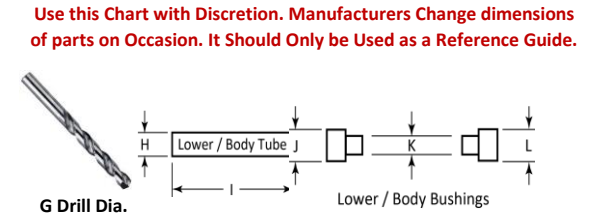

Kit Supplier	Kit Description	Upper / Cap Tube			Upper / Cap Bushings			Lower / Body Tube			Lower / Body Bushings		
		A Drill Dia.	B Dia.	C Length	D Dia.	E Dia.	F Dia.	G Drill Dia.	H Dia.	I Length	J Dia.	K Dia.	L Dia.
Timber Bits	.50 Caliber Twist BP	7mm	6.8mm	63.8mm	14.5mm	x	9.4mm	x	x	x	x	x	x
Timber Bits	BA Screw Cap RB aka Baron II	11.9mm	11.5mm	46mm	13.6mm	10.9mm	13.6mm	10mm	9.8mm	53mm	12.2mm	9.1mm	12.2mm
Timber Bits	Bolt Action BP	Metal Cap	x	x	x	x	x	9.5mm	9.3mm	48.6mm	11.9mm	8.7mm	11.9mm
Timber Bits	Bolt Action BP - Mini	Metal Cap	x	x	x	x	x	9.5mm	9.3mm	35mm	11.9mm	8.7mm	11.9mm
Timber Bits	Broad 7mm BP - Streamline	7mm	6.8mm	51.7mm	9mm	x	11mm	7mm	6.8mm	51.7mm	11mm	x	8.5mm
Timber Bits	Bromello Screw Cap RB	13.5mm	13mm	43.2mm	15mm	12.5mm	15mm	11.7mm	11.5mm	50mm	13.7mm	10.9mm	13.1mm
Timber Bits	Bullet Twist BP	8.2mm	8mm	48mm	11.8mm	7.4mm	11.8mm	Bullet	x	x	x	x	x
Timber Bits	Castella Screw Cap RB & FP aka JR Gent II	12.5mm	12.3mm	48.2mm	14.4mm	11.5mm	14.4mm	10.5mm	10.2mm	53.2mm	13mm	9.8mm	12.2mm
Timber Bits	Cigar Twist BP	10mm	9.8mm	48.6mm	12.1mm	9.1mm	14.6mm	10mm	9.8mm	52.5mm	13.4mm	9.1mm	11.6mm
Timber Bits	Cigar Screw Cap RB - Americana	10mm	9.8mm	48.5mm	12.6mm	9.1mm	12.6mm	10mm	9.8mm	52.5mm	11.4mm	9.1mm	11.4mm
Timber Bits	Executive Clicker BP	9.5mm	9.3mm	104.2mm	11.3mm	8.7mm	11.3mm	x	x	x	x	x	x
Timber Bits	Elegant Beauty Twist BP - Australiana	9mm	8.9mm	49.3mm	11.9mm	8.3mm	11.9mm	x	x	x	x	x	x
Timber Bits	European Twist BP	7mm	6.8mm	53mm	10.3mm	x	13/10.3mm	7mm	6.8mm	60mm	10.8mm	x	9.1mm
Timber Bits	Hour Glass Screw Cap BP	12.5mm	12.3mm	51.1mm	20mm	11.5mm	14.4mm	10.5mm	10.2mm	74.1mm	14.4mm	9.8mm	17mm
Timber Bits	JB Screw Cap RB & FP aka JB Gent	12.5mm	12.3mm	46.2mm	14.2mm	11.5mm	14.2mm	10.5mm	10.2mm	53.4mm	12.8mm	9.8mm	12.4mm
Timber Bits	Keyring Kit	7mm	6.8mm	53.3mm	8.6mm	x	8.6mm	x	x	x	x	x	x
Timber Bits	Keyring BP	7mm	6.8mm	32.1mm	8.6mm	x	8.6mm	7mm	6.8mm	32.1mm	8.6mm	x	8.6mm
Timber Bits	Keyring Kit - Pill Holder	14.5mm	14.3mm	37.6mm	16.1mm	13.3mm	16.1mm	x	x	x	x	x	x
Timber Bits	Keyring Kit - Toothpick	10mm	9.8mm	58.1mm	12.4mm	9.1mm	12.4mm	x	x	x	x	x	x
Timber Bits	Knight Twist BP	9.5mm	9.3mm	72.2mm	11.5mm	8.7mm	13mm	x	x	x	x	x	x
Timber Bits	Lucida Twist BP	9mm	8.9mm	49.3mm	11.9mm	8.3mm	11.9mm	x	x	x	x	x	x
Timber Bits	Mark 2 Bolt Action BP	Metal Cap	x	x	x	x	x	9.5mm	9.3mm	51.2mm	11.9mm	8.7mm	11.9mm
Timber Bits	Monogram Bolt Action BP - Stylus	Metal Cap	x	x	x	x	x	8mm	7.9mm	63.6mm	10.8mm	7.3mm	10.8mm
Timber Bits	Panama Click BP - Stylus	Metal Cap	x	x	x	x	x	10.3mm	10mm	67.2mm	?	?	?
Timber Bits	Perfume Pen Kit Applicator	8mm	7.9mm	25.1mm	10.2mm	7.3mm	10.2mm	8mm	7.9mm	74.1mm	10.2mm	7.3mm	10.2mm
Timber Bits	Polaris Twist BP Kits	9.5mm	9.3mm	71.5mm	12.6mm	8.7mm	11.5mm	x	x	x	x	x	x
Timber Bits	Pristina Screw Cap RB & FP	13mm	12.6mm	45mm	14.6mm	12mm	14.6mm	11.9mm	11.6mm	56.2mm	13.2mm	11mm	13.2mm
Timber Bits	Roman Blingless Harvest Screw Cap RB & FP	13.1mm	13mm	43mm	15mm	12.4mm	15mm	12.3mm	12mm	50mm	13.6mm	11.4mm	13.6mm
Timber Bits	Roman Harvest Screw Cap RB & FP	13.1mm	13mm	43mm	15mm	12.4mm	15mm	12.3mm	12mm	50mm	13.6mm	11.4mm	13.6mm
Timber Bits	SD Screw Cap RB & FP aka Sedona	11.9mm	11.5mm	46mm	13.6mm	10.9mm	13.6mm	10mm	9.8mm	53mm	12.2mm	9.1mm	12.2mm
Timber Bits	Seam Ripper (NEW)	8mm	7.9mm	79.5mm	10.4mm	7.3mm	10.4mm	x	x	x	x	x	x