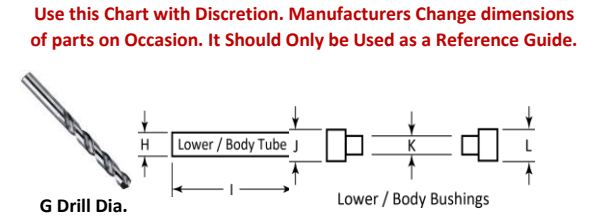

Kit Supplier	Kit Description	Upper / Cap Tube			Upper / Cap Bushings			Lower / Body Tube			Lower / Body Bushings		
		A Drill Dia.	B Dia.	C Length	D Dia.	E Dia.	F Dia.	G Drill Dia.	H Dia.	I Length	J Dia.	K Dia.	L Dia.
Timber Bits	Seam Ripper (OLD)	8mm	7.9mm	79.5mm	10.4mm	7.3mm	10.4mm	x	x	x	x	x	x
Timber Bits	Sierra Twist BP - Excutive & Stylus	10.5mm	10.4mm	56.1mm	12mm	11.6mm	12mm	x	x	x	x	x	x
Timber Bits	Slimline Twist BP - Fancy	7mm	6.8mm	51.7mm	8.6mm	x	8.6mm	7mm	6.8mm	51.7mm	8.6mm	x	8.6mm
Timber Bits	Slimline Twist BP - Stylus	7mm	6.8mm	51.7mm	8.6mm	x	8.6mm	7mm	6.8mm	51.7mm	8.6mm	x	8.6mm
Timber Bits	Slimline Click Pencil - Fancy	7mm	6.8mm	51.7mm	8.6mm	x	8.6mm	7mm	6.8mm	51.7mm	8.6mm	x	8.6mm
Timber Bits	SN Screw Cap RB & FP aka SN Gentleman's	14.7mm	14.5mm	52mm	16.6mm	13.7mm	16.6mm	11.7mm	11.5mm	60mm	15.2mm	10.9mm	13.4mm
Timber Bits	Stylus Charm with Plug	7mm	6.8mm	32.2mm	8.6mm	x	8.6mm	x	x	x	x	x	x
Timber Bits	Traditional Screw Cap RB & FP	10mm	9.8mm	55.3mm	11.5mm	9.1mm	11.5mm	10mm	9.8mm	81.9mm	11.5mm	9.1mm	11.5mm