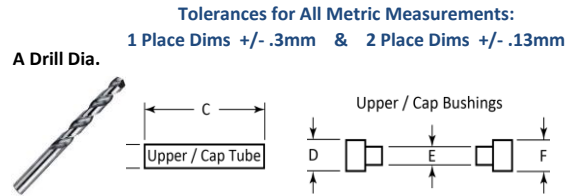

Kit Supplier	Kit Description	Upper / Cap Tube			Upper / Cap Bushings			Lower / Body Tube			Lower / Body Bushings		
		A Drill Dia.	B Dia.	C Length	D Dia.	E Dia.	F Dia.	G Drill Dia.	H Dia.	I Length	J Dia.	K Dia.	L Dia.
Timber Bits	.50 Caliber Twist BP	7mm	6.8mm	63.8mm	14.5mm	x	9.4mm	x	x	x	x	x	x
Timber Bits	BA Screw Cap RB aka Baron II	11.9mm	11.5mm	46mm	13.6mm	10.9mm	13.6mm	10mm	9.8mm	53mm	12.2mm	9.1mm	12.2mm
Timber Bits	Bolt Action BP	Metal Cap	x	x	x	x	x	9.5mm	9.3mm	48.6mm	11.9mm	8.7mm	11.9mm
Timber Bits	Bolt Action BP - Mini	Metal Cap	x	x	x	x	x	9.5mm	9.3mm	35mm	11.9mm	8.7mm	11.9mm
Timber Bits	Broad 7mm BP - Streamline	7mm	6.8mm	51.7mm	9mm	x	11mm	7mm	6.8mm	51.7mm	11mm	x	8.5mm
Timber Bits	Bromello Screw Cap RB	13.5mm	13mm	43.2mm	15mm	12.5mm	15mm	11.7mm	11.5mm	50mm	13.7mm	10.9mm	13.1mm
Timber Bits	Bullet Twist BP	8.2mm	8mm	48mm	11.8mm	7.4mm	11.8mm	Bullet	x	x	x	x	x
Timber Bits	Castella Screw Cap RB & FP aka JR Gent II	12.5mm	12.3mm	48.2mm	14.4mm	11.5mm	14.4mm	10.5mm	10.2mm	53.2mm	13mm	9.8mm	12.2mm
Timber Bits	Cigar Twist BP	10mm	9.8mm	48.6mm	12.1mm	9.1mm	14.6mm	10mm	9.8mm	52.5mm	13.4mm	9.1mm	11.6mm
Timber Bits	Cigar Screw Cap RB - Americana	10mm	9.8mm	48.5mm	12.6mm	9.1mm	12.6mm	10mm	9.8mm	52.5mm	11.4mm	9.1mm	11.4mm
Timber Bits	Executive Clicker BP	9.5mm	9.3mm	104.2mm	11.3mm	8.7mm	11.3mm	x	x	x	x	x	x
Timber Bits	Elegant Beauty Twist BP - Australiana	9mm	8.9mm	49.3mm	11.9mm	8.3mm	11.9mm	x	x	x	x	x	x
Timber Bits	European Twist BP	7mm	6.8mm	53mm	10.3mm	x	13/10.3mm	7mm	6.8mm	60mm	10.8mm	x	9.1mm
Timber Bits	Hour Glass Screw Cap BP	12.5mm	12.3mm	51.1mm	20mm	11.5mm	14.4mm	10.5mm	10.2mm	74.1mm	14.4mm	9.8mm	17mm
Timber Bits	JB Screw Cap RB & FP aka JB Gent	12.5mm	12.3mm	46.2mm	14.2mm	11.5mm	14.2mm	10.5mm	10.2mm	53.4mm	12.8mm	9.8mm	12.4mm
Timber Bits	Keyring Kit	7mm	6.8mm	53.3mm	8.6mm	x	8.6mm	x	x	x	x	x	x
Timber Bits	Keyring BP	7mm	6.8mm	32.1mm	8.6mm	x	8.6mm	7mm	6.8mm	32.1mm	8.6mm	x	8.6mm
Timber Bits	Keyring Kit - Pill Holder	14.5mm	14.3mm	37.6mm	16.1mm	13.3mm	16.1mm	x	x	x	x	x	x
Timber Bits	Keyring Kit - Toothpick	10mm	9.8mm	58.1mm	12.4mm	9.1mm	12.4mm	x	x	x	x	x	x
Timber Bits	Knight Twist BP	9.5mm	9.3mm	72.2mm	11.5mm	8.7mm	13mm	x	x	x	x	x	x
Timber Bits	Lucida Twist BP	9mm	8.9mm	49.3mm	11.9mm	8.3mm	11.9mm	x	x	x	x	x	x
Timber Bits	Mark 2 Bolt Action BP	Metal Cap	x	x	x	x	x	9.5mm	9.3mm	51.2mm	11.9mm	8.7mm	11.9mm
Timber Bits	Monogram Bolt Action BP - Stylus	Metal Cap	x	x	x	x	x	8mm	7.9mm	63.6mm	10.8mm	7.3mm	10.8mm
Timber Bits	Panama Click BP - Stylus	Metal Cap	x	x	x	x	x	10.3mm	10mm	67.2mm	?	?	?
Timber Bits	Perfume Pen Kit Applicator	8mm	7.9mm	25.1mm	10.2mm	7.3mm	10.2mm	8mm	7.9mm	74.1mm	10.2mm	7.3mm	10.2mm
Timber Bits	Polaris Twist BP Kits	9.5mm	9.3mm	71.5mm	12.6mm	8.7mm	11.5mm	x	x	x	x	x	x
Timber Bits	Pristina Screw Cap RB & FP	13mm	12.6mm	45mm	14.6mm	12mm	14.6mm	11.9mm	11.6mm	56.2mm	13.2mm	11mm	13.2mm
Timber Bits	Roman Blingless Harvest Screw Cap RB & FP	13.1mm	13mm	43mm	15mm	12.4mm	15mm	12.3mm	12mm	50mm	13.6mm	11.4mm	13.6mm
Timber Bits	Roman Harvest Screw Cap RB & FP	13.1mm	13mm	43mm	15mm	12.4mm	15mm	12.3mm	12mm	50mm	13.6mm	11.4mm	13.6mm
Timber Bits	SD Screw Cap RB & FP aka Sedona	11.9mm	11.5mm	46mm	13.6mm	10.9mm	13.6mm	10mm	9.8mm	53mm	12.2mm	9.1mm	12.2mm
Timber Bits	Seam Ripper (NEW)	8mm	7.9mm	79.5mm	10.4mm	7.3mm	10.4mm	x	x	x	x	x	x